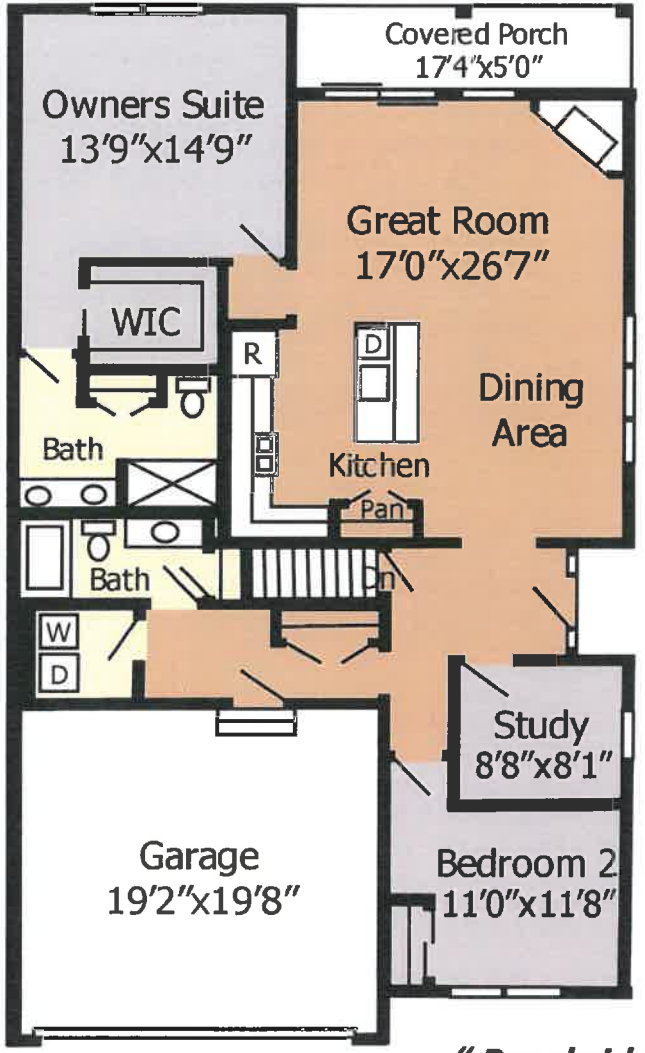

Brookside I ... 1451 sf ... Ranch

COPYRIGHT© Meadows One Builders, LLC:

All rights reserved. No part of this document may be reproduced in any form or by electronic or mechanical means including information and retrieval systems without permission in writing from Meadows One Builders, LLC.

"Brookside I"

1451 sq. ft.

Our Popular Ranch, First Floor Living

Its got it all... Huge Open Concept Living

2 Bedrooms, Popular Study Room, and 2 Full Baths

COPYRIGHT© Meadows One Builders, LLC:

All rights reserved. Artist Rendering and floor plan, specifications and dimensions, depicted herein are for sale purposes only and are subject to change without notice or obligation. Believed to be accurate, but not guaranteed. It is understood by all parties that this illustration may show options not included in standard features. This diagram may or may not illustrate all options available, see sales for more information.