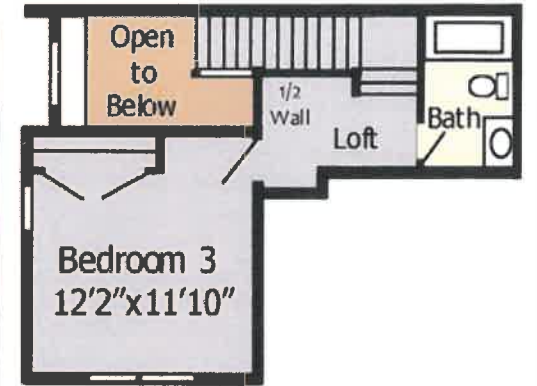

**Brookside II ... 1791 sf ... Split Ranch**

**COPYRIGHT© Meadows One Builders, LLC:**

All rights reserved. No part of this document may be reproduced in any form or by electronic or mechanical means including information and retrieval systems without permission in writing from Meadows One Builders, LLC.

**" Brookside 2 "**

1791 sq. ft.

*Its got it all... Huge Open Concept Living. Outstanding Split Ranch  
First Floor Living ... Plus Bonus Room and 3rd Bath*