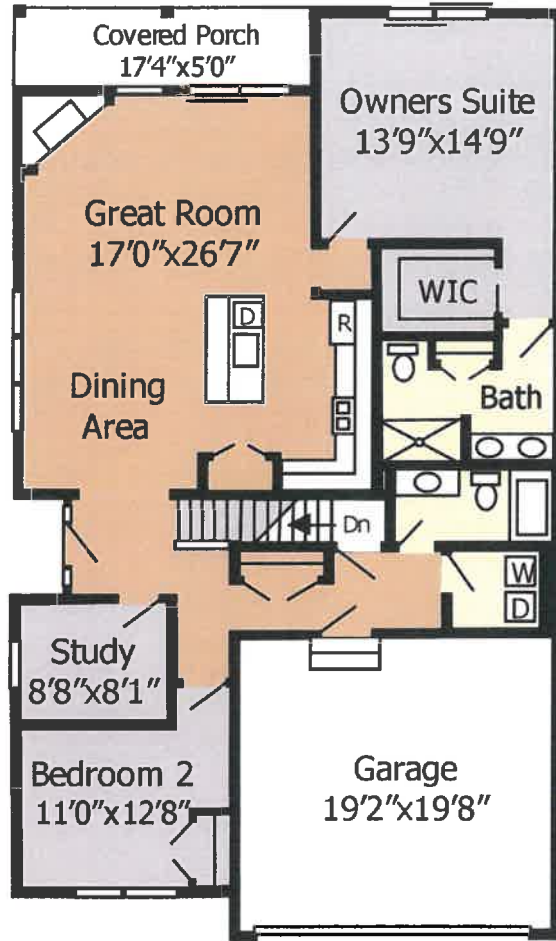

**Brookside II ... 1791 sf ... Split Ranch**

**COPYRIGHT© Meadows One Builders, LLC:**

All rights reserved. No part of this document may be reproduced in any form or by electronic or mechanical means including information and retrieval systems without permission in writing from Meadows One Builders, LLC.

COPYRIGHT© Meadows One Builders, LLC:

All rights reserved. Artist Rendering and floor plan, specifications and dimensions, depicted herein are for sale purposes only and are subject to change without notice or obligation. Believed to be accurate, but not guaranteed. It is understood by all parties that this illustration may show options not included in standard features. This diagram may or may not illustrate all options available, see sales for more information.

**" Brookside 2 "**

1791 sq. ft.

*Its got it all... Huge Open Concept Living. Outstanding Split Ranch  
First Floor Living ... Plus Bonus Room and 3rd Bath*