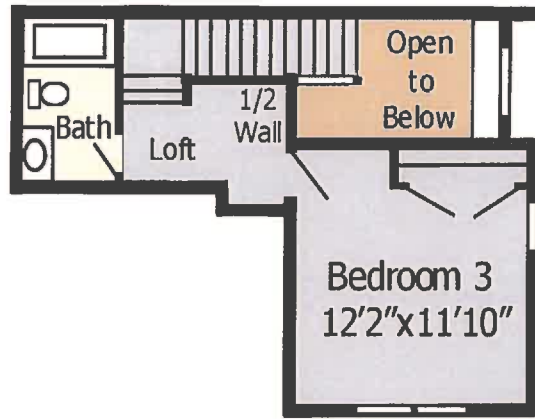

**Brookside II ... 1791 sf ... Split Ranch**

**COPYRIGHT© Meadows One Builders, LLC:**

All rights reserved. No part of this document may be reproduced in any form or by electronic or mechanical means including information and retrieval systems without permission in writing from Meadows One Builders, LLC.

**" Brookside 2 "**

1791 sq. ft.

*Its got it all... Huge Open Concept Living. Outstanding Split Ranch  
First Floor Living ... Plus Bonus Room and 3rd Bath*