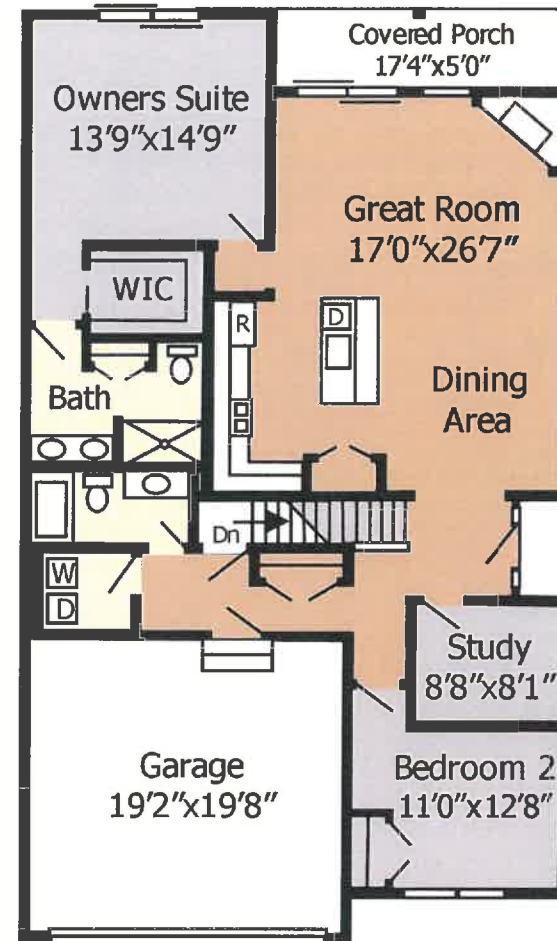

**Brookside II ... 1791 sf ... Split Ranch**

**COPYRIGHT© Meadows One Builders, LLC:**

All rights reserved. No part of this document may be reproduced in any form or by electronic or mechanical means including information and retrieval systems without permission in writing from Meadows One Builders, LLC.

COPYRIGHT© Meadows One Builders, LLC:

All rights reserved. Artist Rendering and floor plan, specifications and dimensions, depicted herein are for sale purposes only and are subject to change without notice or obligation. Believed to be accurate, but not guaranteed. It is understood by all parties that this illustration may show options not included in standard features. This diagram may or may not illustrate all options available, see sales for more information.

**" Brookside 2 "**

1791 sq. ft.

*Its got it all... Huge Open Concept Living. Outstanding Split Ranch  
First Floor Living ... Plus Bonus Room and 3rd Bath*